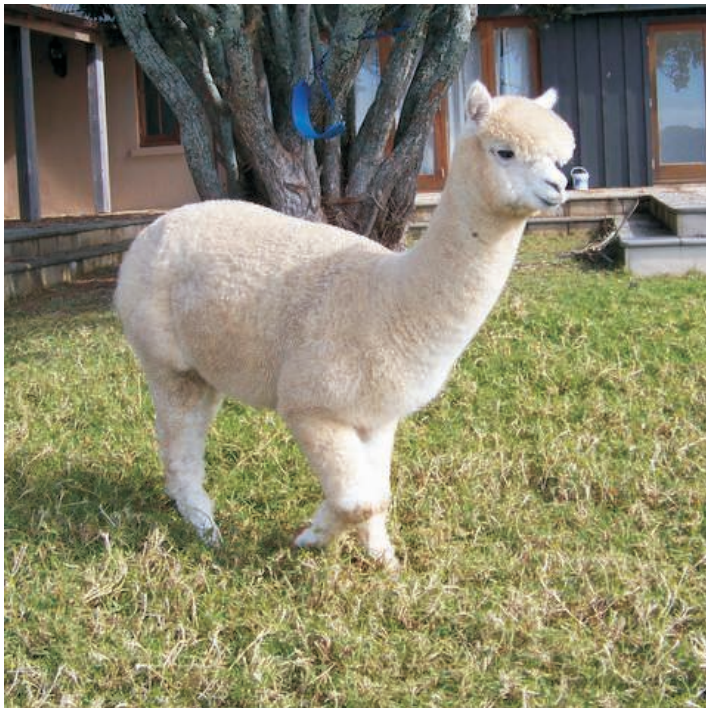

Lot 1 WAIHEKE SNOWSHELL

SOLID WHITE HUACAYA FEMALE

On account of LISA & KEENAN SCOTT 0210 335 589 - www.waihekealpaca.co.nz

DOB 29/1/07 • IAR 116749

Already an icon in the industry Waiheke Snow Shell needs little introduction.

She is a Multiple Supreme winner in the few times shown including winning back to back Waikato Shows with nearly 400 combined entries and the National Champion.

Snow Shell's Fleece has been tested at a phenomenal 78.2 follicles per sq mm putting her in an elite group Worldwide.

Snow Shell's Dam Goldilocks is one of our highly successful ET Donor Dams and Snow shell herself is offered with an option to be utilised in this program with Waiheke Alpaca.

Should Snow Shell be purchased for export, she has been screened and can be quarantined free of charge at our facility on Waiheke Island.